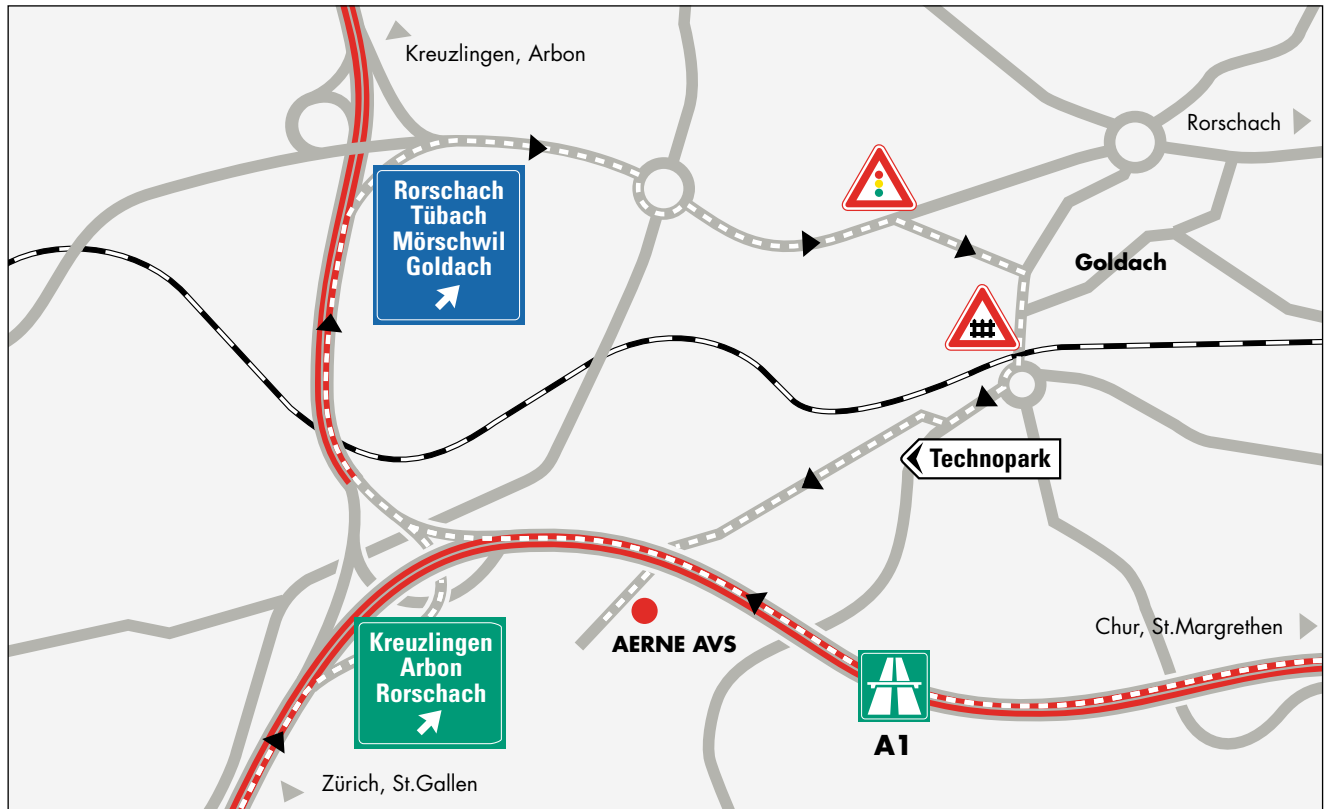

How to find us

Arriving over the A1 coming from Zurich/St. Gallen, or Chur/St. Margrethen:

1. Leave the autobahn at the „Meggenhus“ junction, following the signs for „Kreuzlingen, Arbon, Rorschach“.
2. Leave the next autobahn after approx. 1 km at the exit for „Rorschach, Tübach, Mörschwil, Goldach“.
3. At the roundabout, carry straight on in the direction of „Rorschach, Goldach“.
4. Turn right at the first set of traffic lights.
5. Turn right again at the next junction.
6. Turn right at the roundabout immediately after the level crossing.
7. After approx. 300 m turn right again. Follow the sign to the „Technopark“.
8. Follow the next subsidiary road for approx. 1 km. You will see us on the left shortly after you have passed under the auto-bahn viaduct. Stop at one of our marked parking spaces.